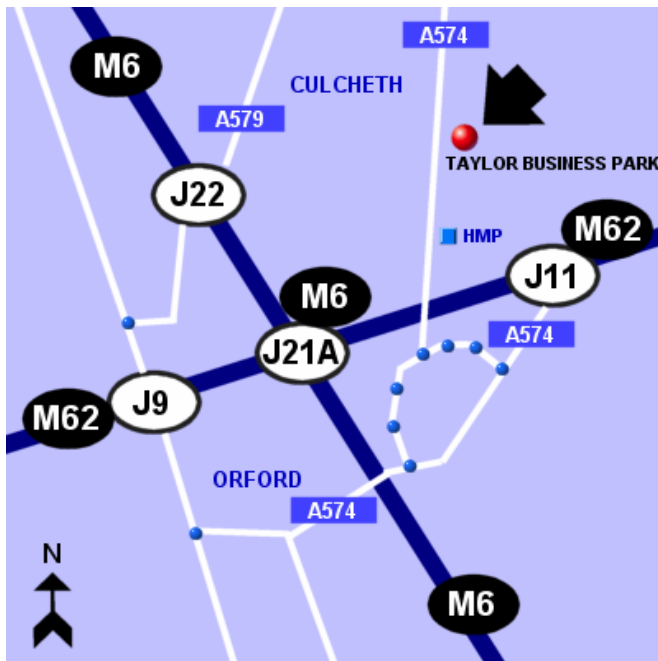

How To Find Us

Map

Directions

1. From M6, J21A follow M62 eastbound to J11.
2. Exit onto A574 Birchwood.
3. At first roundabout turn right.
4. Go straight across two roundabouts and turn right at the third, following signs for A574 Leigh / Culcheth.
5. After approximately one mile, turn right into Taylor Business Park, and immediately right again into the IMSCAN customer car park.